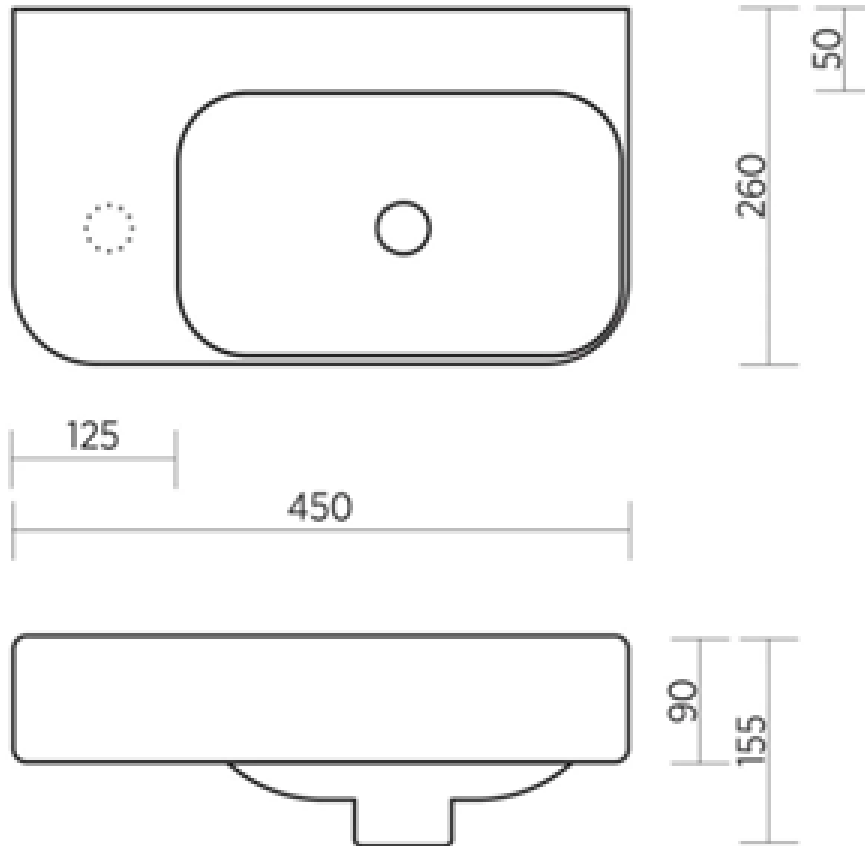

Clay 450mm Wall Hung Basin with Right Hand Bowl

Product Specifications

Code:	CLA-450-WH-RHB-GW
Finish:	Gloss White
Barcode:	9339897023764
Primary Material:	Vitreous China
Technical Features:	Mounting: Wall Hung Included: Fixing Kit Pop-up Waste Sold Separately