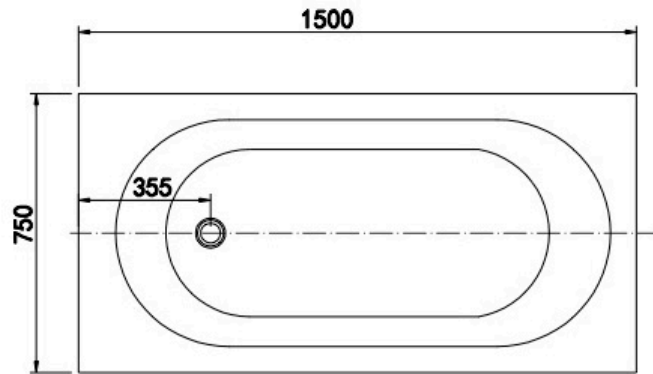

Clay 1500mm Drop in Bath

Product Specifications

Code: CLA-IB-150-GW
Finish: Gloss White
Primary Material: Sanitary Grade Acrylic
Technical Features: Mounting: Drop-in
Minimum Hob Size: ___ x ___ x ___mm
Pop-up Waste Sold Separately