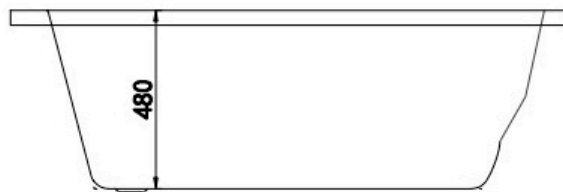

Clay 1500mm Drop in Bath

Product Specifications

Code: CLA-IB-150-GW
Finish: Gloss White
Primary Material: Sanitary Grade Acrylic
Technical Features: Mounting: Drop-in
Minimum Hob Size: ___ x ___ x ___mm
Pop-up Waste Sold Separately