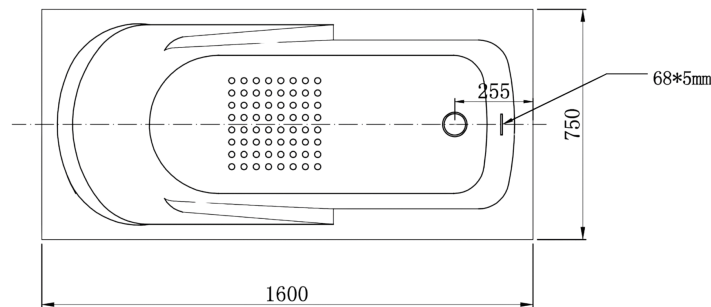

Clay 1600mm Drop In Bath with Overflow

Product Specifications

Code: CLA-IB-OF160-GW

Finish: Gloss White

Barcode: 9339897023634

Primary Material: Sanitary Grade Acrylic

Technical Features: Mounting: Drop-in
Minimum Hob Size: 1550 x 590 x 550mm
Pop-up Waste Sold Separately
Requires EZY-U324 Popup