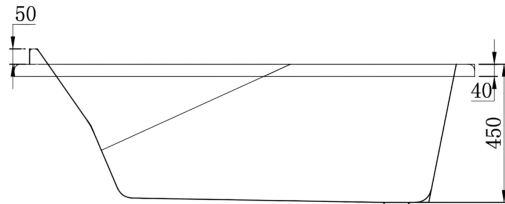

Clay 1600mm Drop In Bath with Overflow

Product Specifications

Code: CLA-IB-OF160-GW

Finish: Gloss White

Barcode: 9339897023634

Primary Material: Sanitary Grade Acrylic

Technical Features: Mounting: Drop-in
Minimum Hob Size: 1550 x 590 x 550mm
Pop-up Waste Sold Separately
Requires EZY-U324 Popup