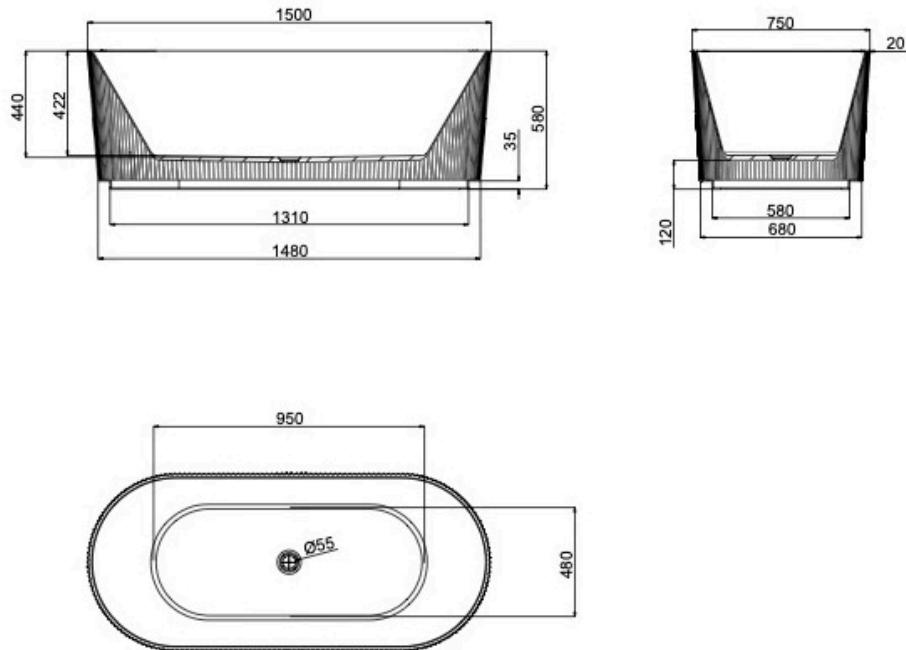

## Product Specifications

**Code:** CLE-FS-150-OO

**Finish:** Outback Orange

**Barcode:** 9339897021111

**Primary Material:** Sanitary Grade Acrylic

**Technical Features:** Mounting: Freestanding  
Pop-up Waste Sold Separately