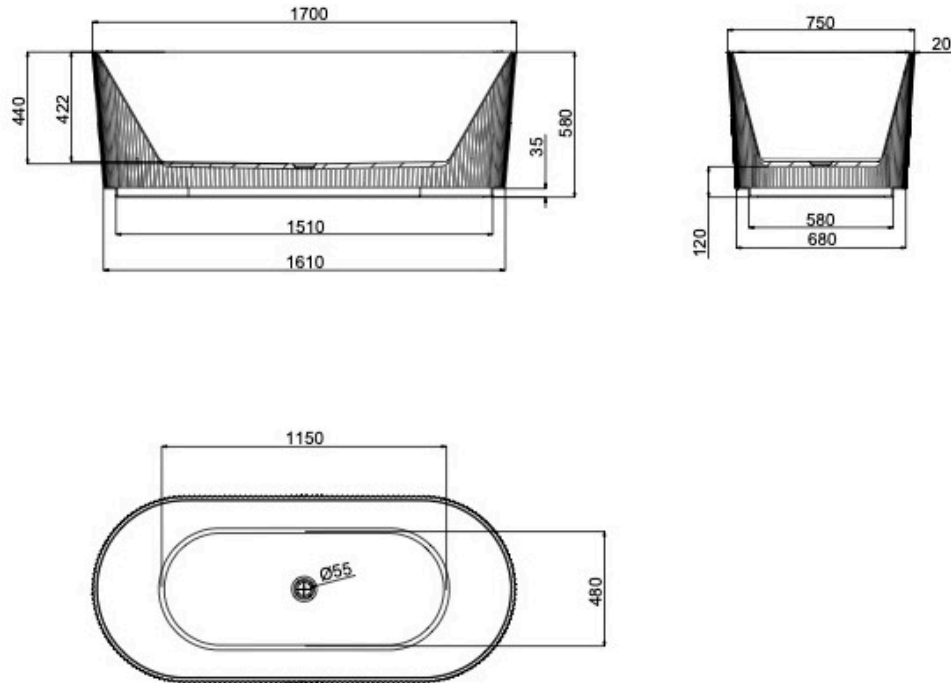

Cleo 1700mm Freestanding Bath

Product Specifications

Code: CLE-FS-170-GB

Finish: Grey Blue

Barcode: 9339897021234

Primary Material: Sanitary Grade Acrylic

Technical Features: Mounting: Freestanding
Pop-up Waste Sold Separately