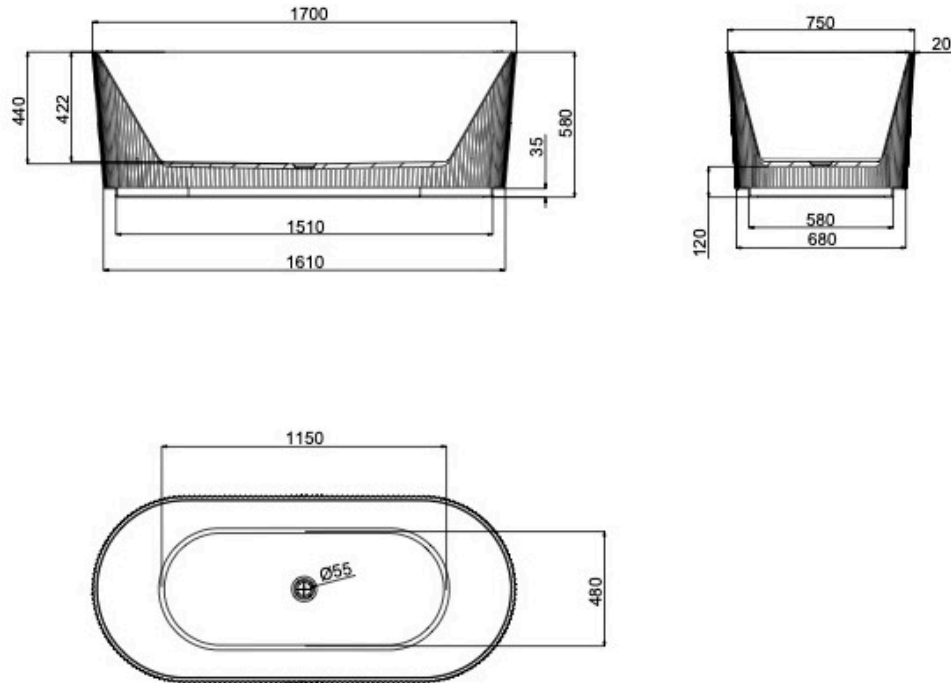

Cleo 1700mm Freestanding Bath

Product Specifications

Code: CLE-FS-170-GW

Finish: Gloss White

Barcode: 9339897021487

Primary Material: Sanitary Grade Acrylic

Technical Features: Mounting: Freestanding
Pop-up Waste Sold Separately