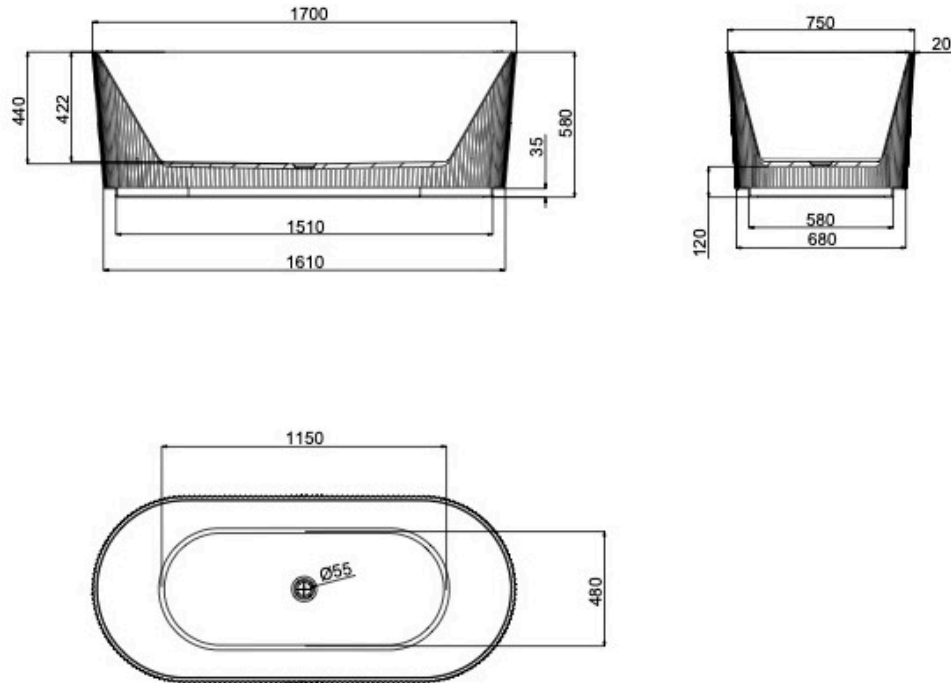

# Cleo 1700mm Freestanding Bath

## Product Specifications

Code: CLE-FS-170-00

Finish: Outback Orange

Barcode: 9339897021258

Primary Material: Sanitary Grade Acrylic

Technical Features: Mounting: Freestanding  
Pop-up Waste Sold Separately