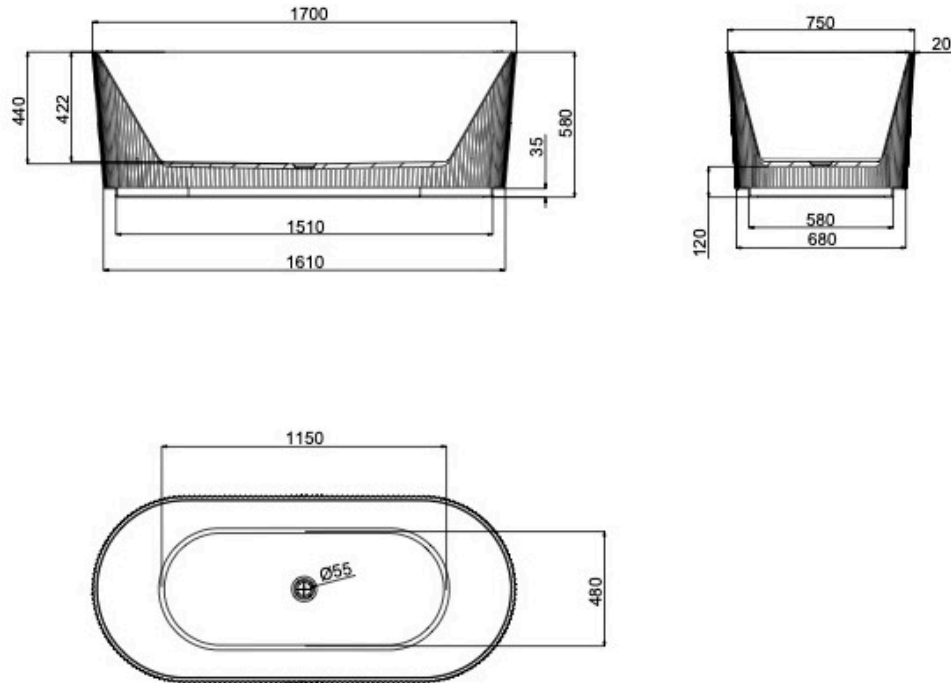

Cleo 1700mm Freestanding Bath

Product Specifications

Code: CLE-FS-170-SG

Finish: Sage Green

Barcode: 9339897021241

Primary Material: Sanitary Grade Acrylic

Technical Features: Mounting: Freestanding
Pop-up Waste Sold Separately