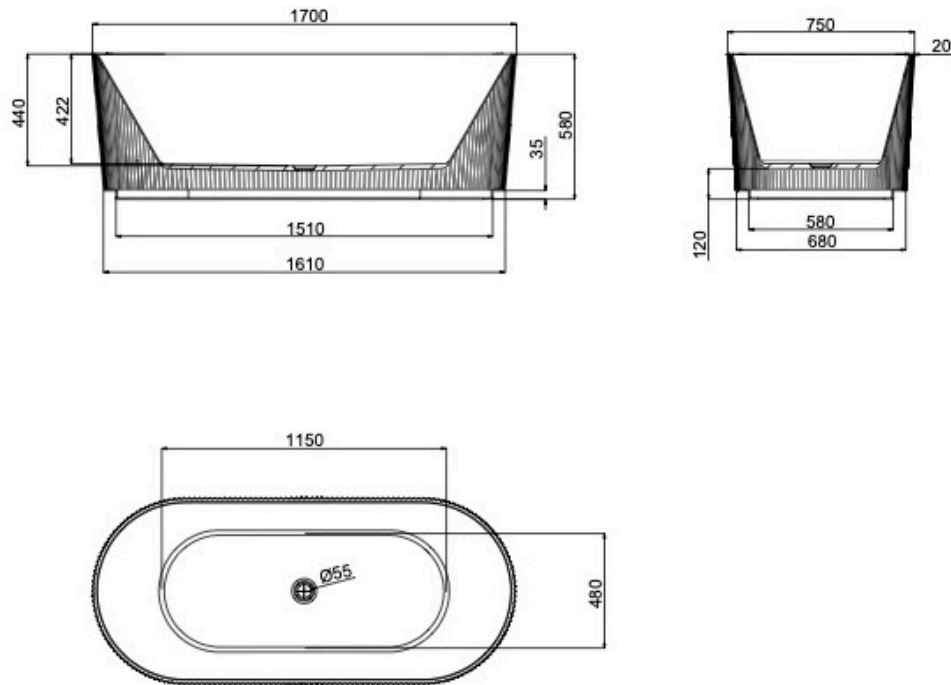

Cleo 1700mm Freestanding Bath

Product Specifications

Code: CLE-FS-170-WG

Finish: Warm Grey

Barcode: 9339897021265

Primary Material: Sanitary Grade Acrylic

Technical Features: Mounting: Freestanding
Pop-up Waste Sold Separately