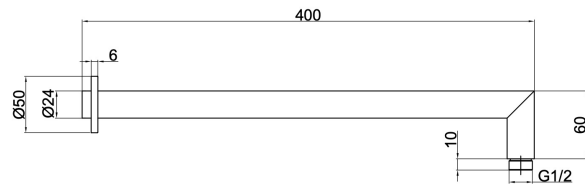

Corsica 400mm Round Wall Arm

Product Specifications

Code:	COR-400W-BB
Finish:	Brushed Brass
Barcode:	9339897011853
Primary Material:	304 Stainless Steel
Technical Features:	Floating Dress Ring
Special Features:	Spare Parts Available