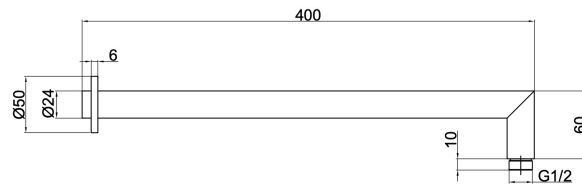

## Product Specifications

Code: COR-400W-GM

Finish: Gunmetal

Barcode: 9339897011877

Primary Material: 304 Stainless Steel

Technical Features: Floating Dress Ring

Special Features: Spare Parts Available

COR-400W-MB  
Matte Black  
Electroplate