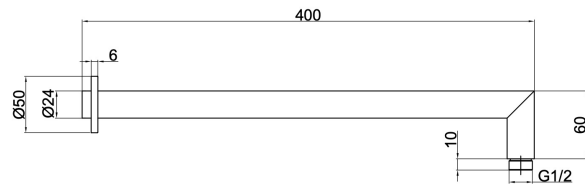

Corsica 400mm Round Wall Arm

Product Specifications

Code:	COR-400W-MB
Finish:	Matte Black
Barcode:	9339897011884
Primary Material:	304 Stainless Steel
Technical Features:	Floating Dress Ring
Special Features:	Spare Parts Available