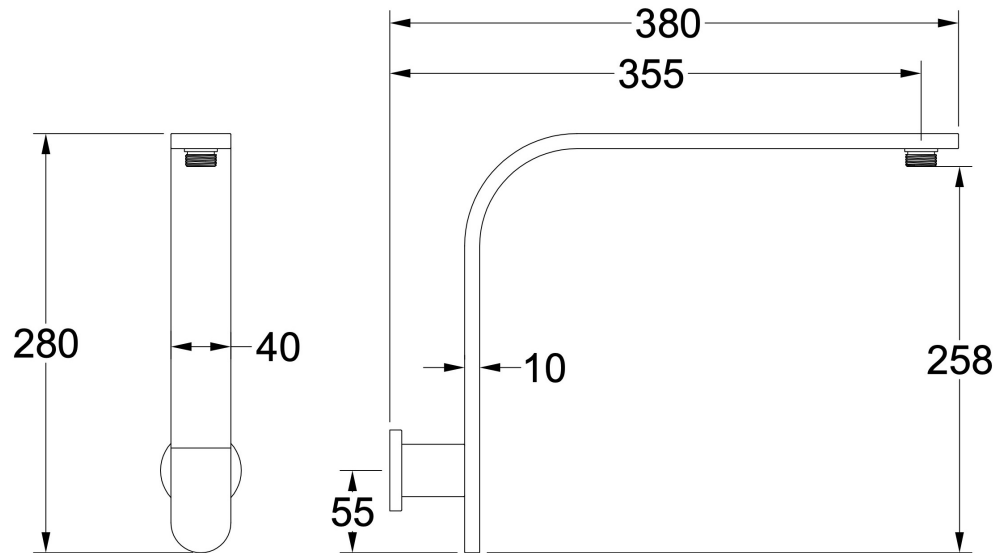

Product Specifications

Code: COR-US-BB
Finish: Brushed Brass
Barcode: 9339897011525
Primary Material: 304 Stainless Steel

-  COR-US-BB
Brushed Brass
PVD
-  COR-US-MB
Matte Black
-  COR-US-BN
Brushed Nickel
-  COR-US-GM
Gunmetal
PVD
-  COR-US-CH
Chrome
Electroplate