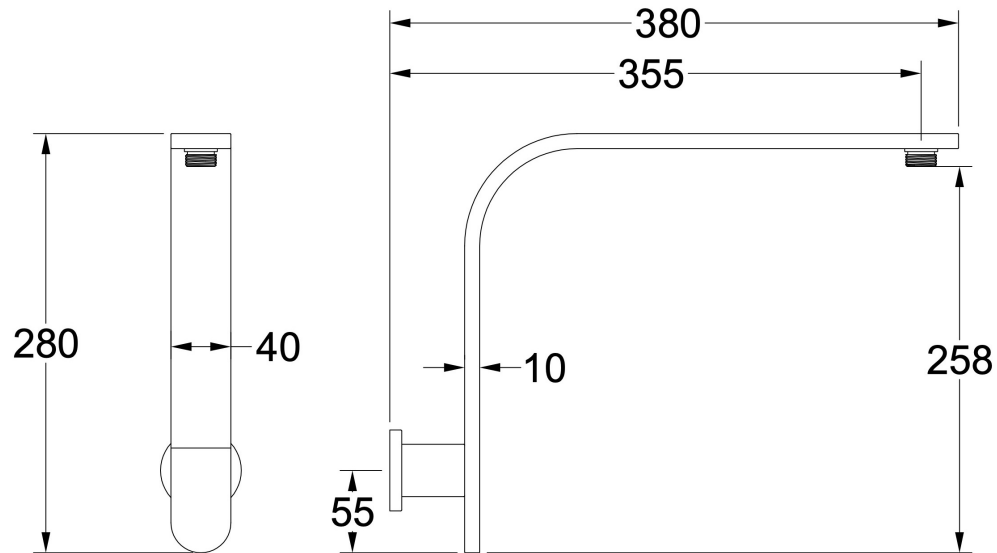

Corsica Flat Upswept Wall Arm

Product Specifications

Code: COR-US-BN
Finish: Brushed Nickel
Barcode: 9339897011518
Primary Material: 304 Stainless Steel

Experience, *the difference.*

LINSOL.COM.AU

☎ 1300 546 765