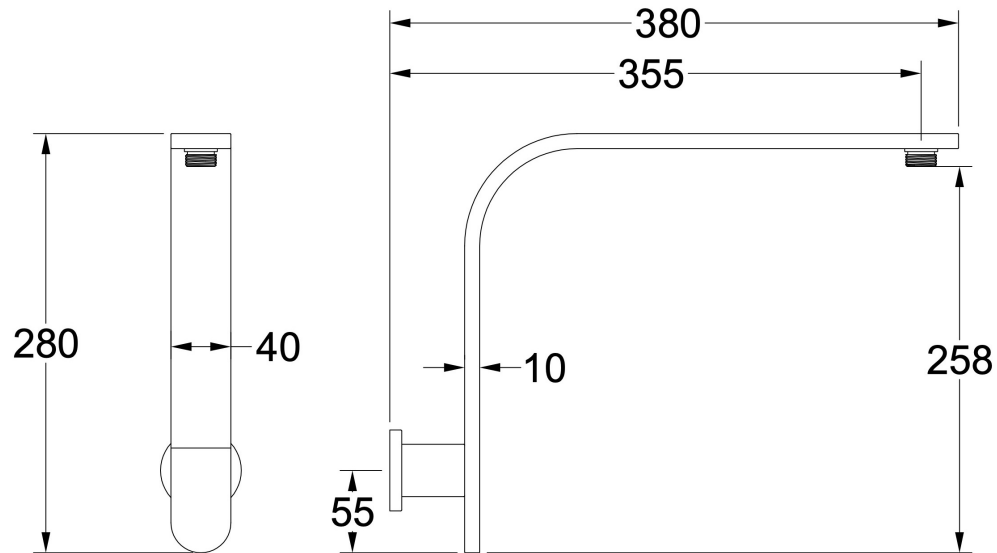

Corsica Flat Upswept Wall Arm

Product Specifications

Code: COR-US-CH
Finish: Chrome
Barcode: 9339897011495
Primary Material: 304 Stainless Steel

Experience, *the difference.*

LINSOL.COM.AU

☎ 1300 546 765

@ info@linsol.com.au