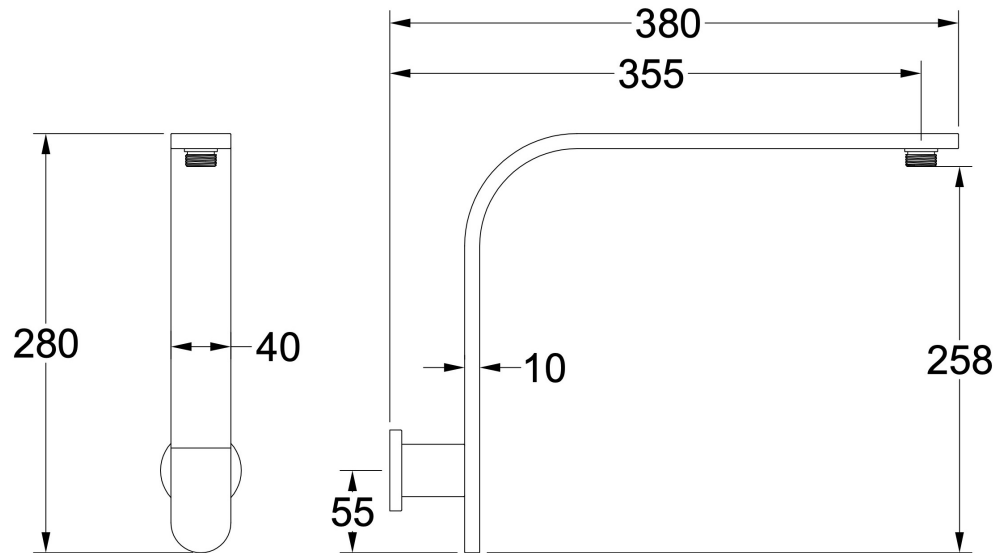

Product Specifications

Code: COR-US-GM
Finish: Gunmetal
Barcode: 9339897011532
Primary Material: 304 Stainless Steel

-  COR-US-BB
Brushed Brass
PVD
-  COR-US-MB
Matte Black
-  COR-US-BN
Brushed Nickel
-  COR-US-GM
Gunmetal
PVD
-  COR-US-CH
Chrome
Electroplate