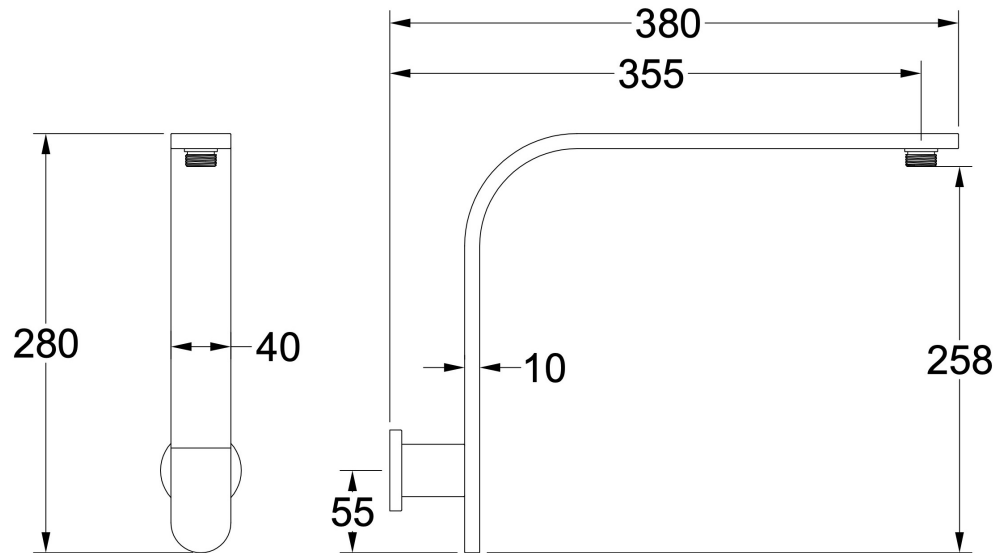

Corsica Flat Upswept Wall Arm

Product Specifications

Code: COR-US-MB
Finish: Matte Black
Barcode: 9339897011501
Primary Material: 304 Stainless Steel

Experience, *the difference.*

LINSOL.COM.AU

☎ 1300 546 765