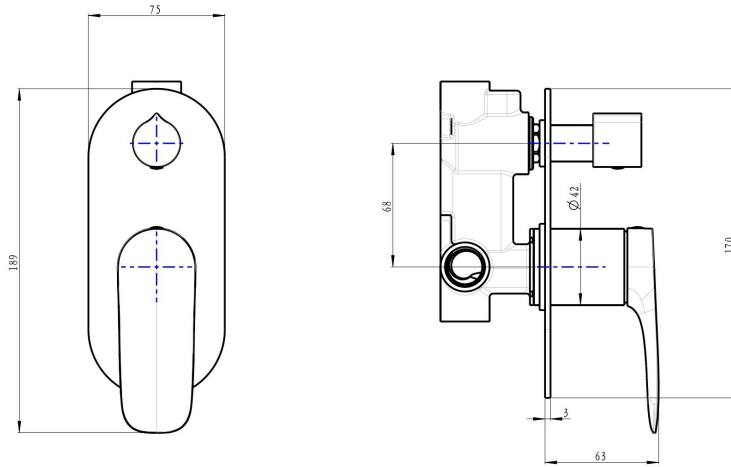

# Curva 1-Plate Wall Mixer with Divertor

## Product Specifications

Code:	CUR-04-1P-BB
Finish:	Brushed Brass
Barcode:	9339897015127
Cartridge:	Kerox 35mm Cartridge
Spindle/Divertor:	1/4 Turn Ceramic Disc
Primary Material:	Low Lead Brass
Technical Features:	Body: UNI-300
Special Features:	Spare Parts Available