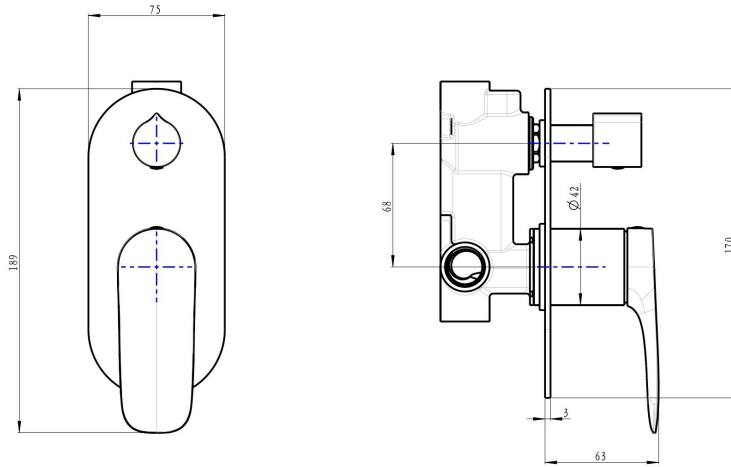

# Curva 1-Plate Wall Mixer with Divertor

## Product Specifications

Code:	CUR-04-1P-BN
Finish:	Brushed Nickel
Barcode:	9339897015110
Cartridge:	Kerox 35mm Cartridge
Spindle/Divertor:	1/4 Turn Ceramic Disc
Primary Material:	Low Lead Brass
Technical Features:	Body: UNI-300
Special Features:	Spare Parts Available