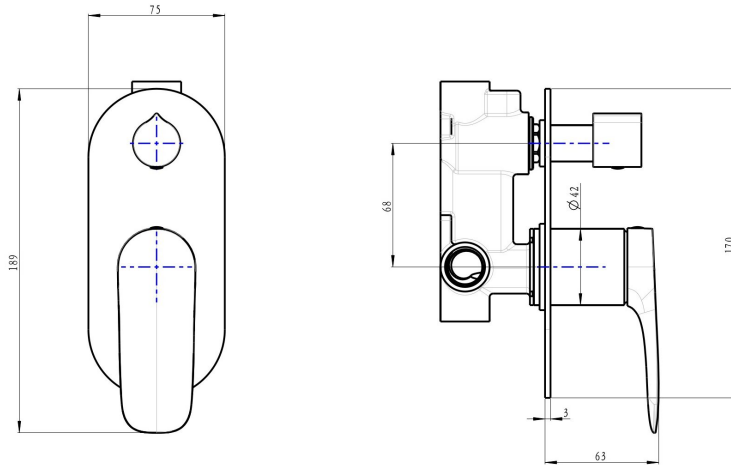

Curva 1-Plate Wall Mixer with Divertor

Product Specifications

Code:	CUR-04-1P-CH
Finish:	Chrome
Barcode:	9339897015097
Cartridge:	Kerox 35mm Cartridge
Spindle/Divertor:	1/4 Turn Ceramic Disc
Primary Material:	Low Lead Brass
Technical Features:	Body: UNI-300
Special Features:	Spare Parts Available