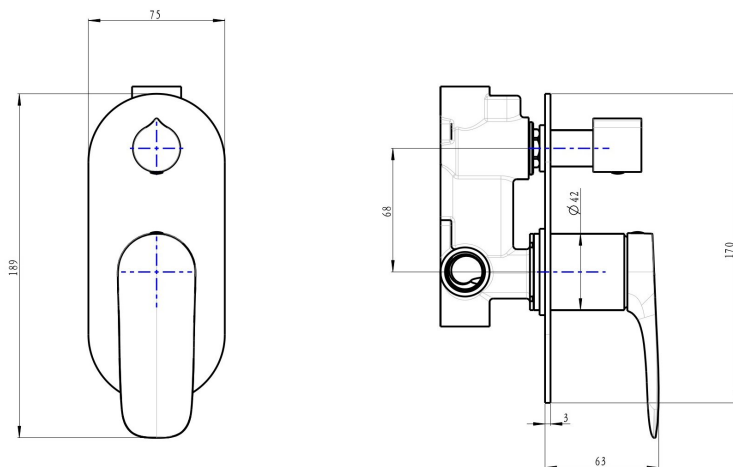

Curva 1-Plate Wall Mixer with Divertor

Product Specifications

Code:	CUR-04-1P-GM
Finish:	Gunmetal
Barcode:	9339897015134
Cartridge:	Kerox 35mm Cartridge
Spindle/Divertor:	1/4 Turn Ceramic Disc
Primary Material:	Low Lead Brass
Technical Features:	Body: UNI-300
Special Features:	Spare Parts Available