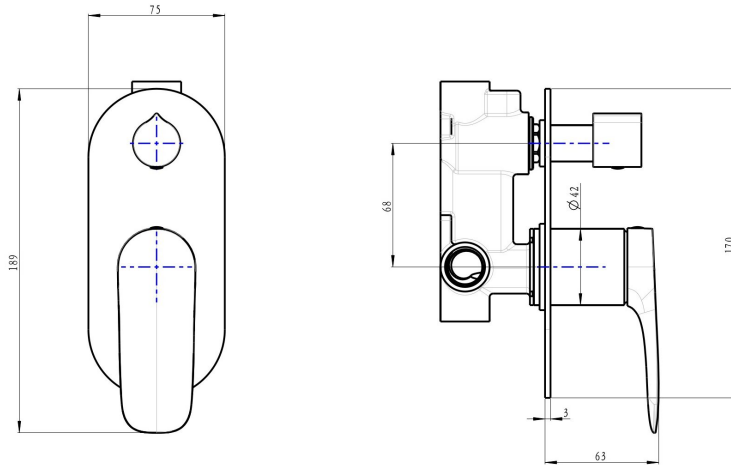

Curva 1-Plate Wall Mixer with Divertor

Product Specifications

| | |
|---------------------|-----------------------|
| Code: | CUR-04-1P-MB |
| Finish: | Matte Black |
| Barcode: | 9339897015103 |
| Cartridge: | Kerox 35mm Cartridge |
| Spindle/Divertor: | 1/4 Turn Ceramic Disc |
| Primary Material: | Low Lead Brass |
| Technical Features: | Body: UNI-300 |
| Special Features: | Spare Parts Available |