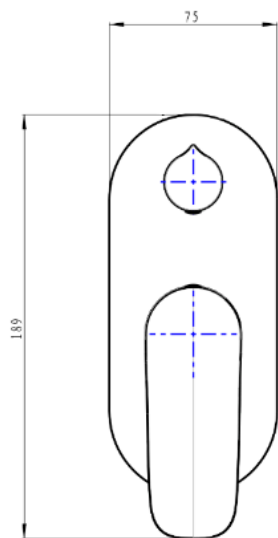

# Curva 1-Plate Wall Mixer with Divertor Trim Kit

## Product Specifications

Code:	CUR-04-1P-TK-BB
Finish:	Brushed Brass
Barcode:	9339897015172
Cartridge:	Kerox 35mm Cartridge
Spindle/Divertor:	1/4 Turn Ceramic Disc
Primary Material:	Low Lead Brass
Special Features:	Spare Parts Available