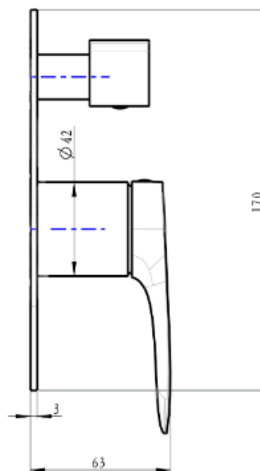

# Curva 1-Plate Wall Mixer with Divertor Trim Kit

## Product Specifications

Code:	CUR-04-1P-TK-BB
Finish:	Brushed Brass
Barcode:	9339897015172
Cartridge:	Kerox 35mm Cartridge
Spindle/Divertor:	1/4 Turn Ceramic Disc
Primary Material:	Low Lead Brass
Special Features:	Spare Parts Available