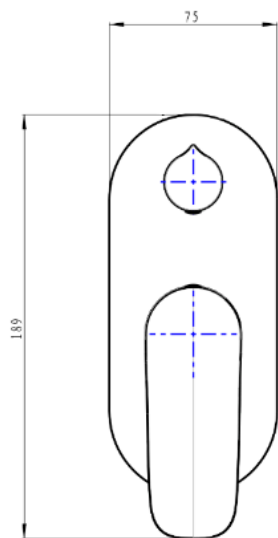

Curva 1-Plate Wall Mixer with Divertor Trim Kit

Product Specifications

Code:	CUR-04-1P-TK-BN
Finish:	Brushed Nickel
Barcode:	9339897015165
Cartridge:	Kerox 35mm Cartridge
Spindle/Divertor:	1/4 Turn Ceramic Disc
Primary Material:	Low Lead Brass
Special Features:	Spare Parts Available