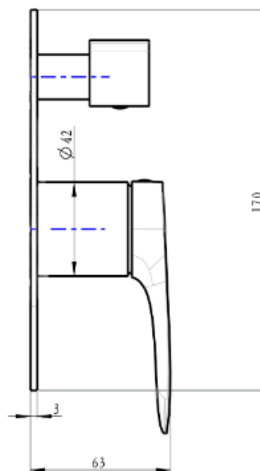

Curva 1-Plate Wall Mixer with Divertor Trim Kit

Product Specifications

Code:	CUR-04-1P-TK-BN
Finish:	Brushed Nickel
Barcode:	9339897015165
Cartridge:	Kerox 35mm Cartridge
Spindle/Divertor:	1/4 Turn Ceramic Disc
Primary Material:	Low Lead Brass
Special Features:	Spare Parts Available