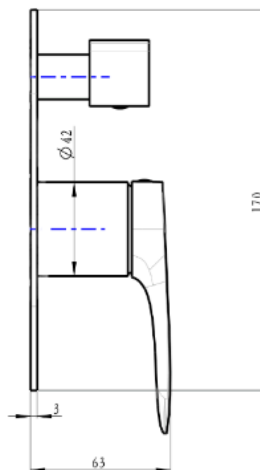

Curva 1-Plate Wall Mixer with Divertor Trim Kit

Product Specifications

Code:	CUR-04-1P-TK-CH
Finish:	Chrome
Barcode:	9339897015141
Cartridge:	Kerox 35mm Cartridge
Spindle/Divertor:	1/4 Turn Ceramic Disc
Primary Material:	Low Lead Brass
Special Features:	Spare Parts Available