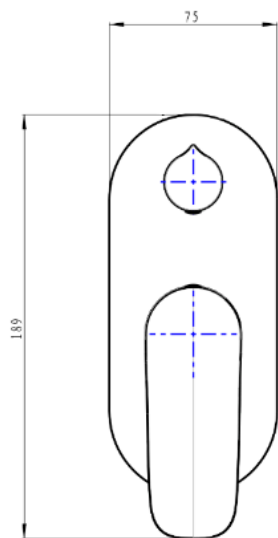

Curva 1-Plate Wall Mixer with Divertor Trim Kit

Product Specifications

Code:	CUR-04-1P-TK-CH
Finish:	Chrome
Barcode:	9339897015141
Cartridge:	Kerox 35mm Cartridge
Spindle/Divertor:	1/4 Turn Ceramic Disc
Primary Material:	Low Lead Brass
Special Features:	Spare Parts Available