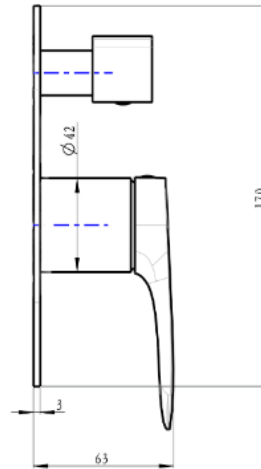

# Curva 1-Plate Wall Mixer with Divertor Trim Kit

## Product Specifications

Code:	CUR-04-1P-TK-GM
Finish:	Gunmetal
Barcode:	9339897015189
Cartridge:	Kerox 35mm Cartridge
Spindle/Divertor:	1/4 Turn Ceramic Disc
Primary Material:	Low Lead Brass
Special Features:	Spare Parts Available