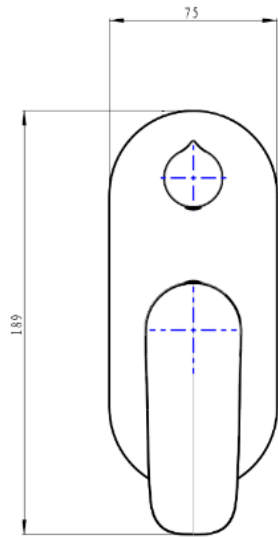

# Curva 1-Plate Wall Mixer with Divertor Trim Kit

## Product Specifications

Code:	CUR-04-1P-TK-GM
Finish:	Gunmetal
Barcode:	9339897015189
Cartridge:	Kerox 35mm Cartridge
Spindle/Divertor:	1/4 Turn Ceramic Disc
Primary Material:	Low Lead Brass
Special Features:	Spare Parts Available