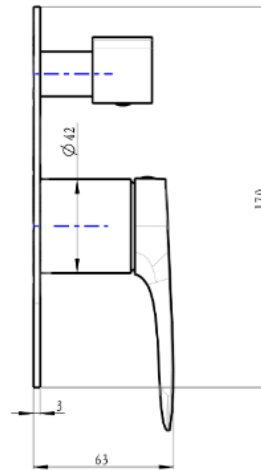

Curva 1-Plate Wall Mixer with Divertor Trim Kit

Product Specifications

Code:	CUR-04-1P-TK-MB
Finish:	Matte Black
Barcode:	9339897015158
Cartridge:	Kerox 35mm Cartridge
Spindle/Divertor:	1/4 Turn Ceramic Disc
Primary Material:	Low Lead Brass
Special Features:	Spare Parts Available