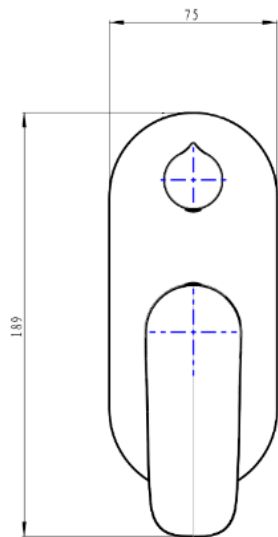

Curva 1-Plate Wall Mixer with Divertor Trim Kit

Product Specifications

Code:	CUR-04-1P-TK-MB
Finish:	Matte Black
Barcode:	9339897015158
Cartridge:	Kerox 35mm Cartridge
Spindle/Divertor:	1/4 Turn Ceramic Disc
Primary Material:	Low Lead Brass
Special Features:	Spare Parts Available