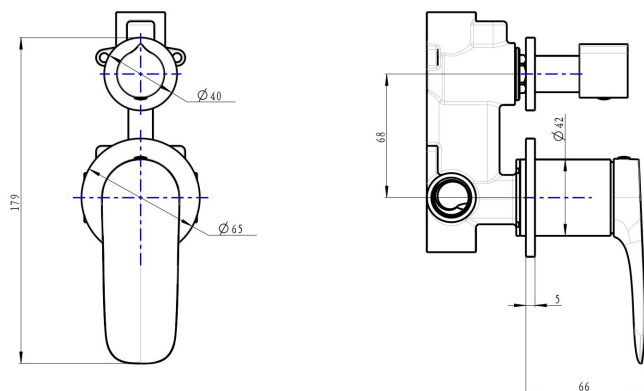

# Curva 2-Plate Wall Mixer with Divertor

## Product Specifications

Code:	CUR-04-2P-BB
Finish:	Brushed Brass
Barcode:	9339897015226
Cartridge:	Kerox 35mm Cartridge
Spindle/Divertor:	1/4 Turn Ceramic Disc
Primary Material:	Low Lead Brass
Technical Features:	Body: UNI-300
Special Features:	Spare Parts Available