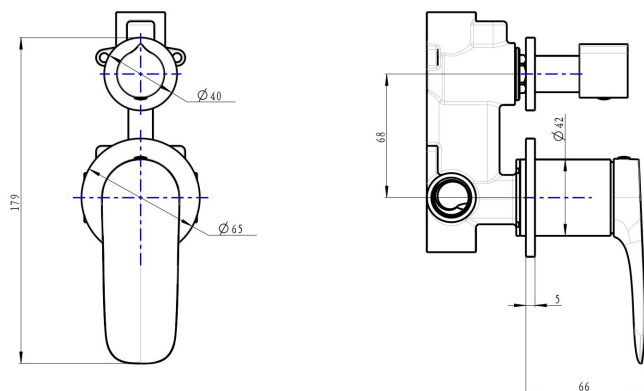

Curva 2-Plate Wall Mixer with Divertor

Product Specifications

Code:	CUR-04-2P-BN
Finish:	Brushed Nickel
Barcode:	9339897015219
Cartridge:	Kerox 35mm Cartridge
Spindle/Divertor:	1/4 Turn Ceramic Disc
Primary Material:	Low Lead Brass
Technical Features:	Body: UNI-300
Special Features:	Spare Parts Available

CUR-04-2P-BB
Brushed Brass
PVD

CUR-04-2P-MB
Matte Black
Electroplate

CUR-04-2P-BN
Brushed Nickel
PVD

CUR-04-2P-GM
Gunmetal
PVD

CUR-04-2P-CH
Chrome
Electroplate

Lead Free

Experience, the difference.

LINSOL.COM.AU