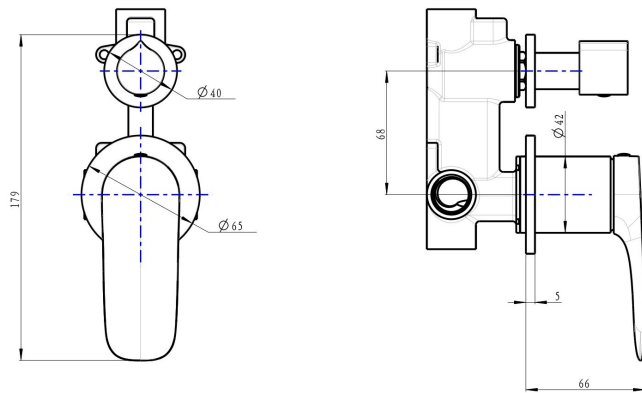

Curva 2-Plate Wall Mixer with Divertor

Product Specifications

Code:	CUR-04-2P-GM
Finish:	Gunmetal
Barcode:	9339897015233
Cartridge:	Kerox 35mm Cartridge
Spindle/Divertor:	1/4 Turn Ceramic Disc
Primary Material:	Low Lead Brass
Technical Features:	Body: UNI-300
Special Features:	Spare Parts Available