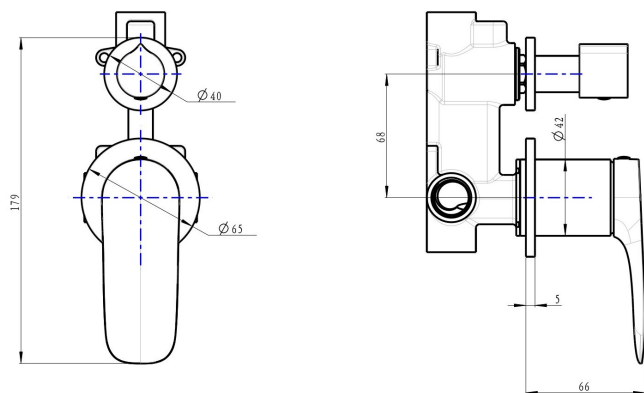

Curva 2-Plate Wall Mixer with Divertor

Product Specifications

Code:	CUR-04-2P-MB
Finish:	Matte Black
Barcode:	9339897015202
Cartridge:	Kerox 35mm Cartridge
Spindle/Divertor:	1/4 Turn Ceramic Disc
Primary Material:	Low Lead Brass
Technical Features:	Body: UNI-300
Special Features:	Spare Parts Available

CUR-04-2P-BB
Brushed Brass
PVD

CUR-04-2P-MB
Matte Black
Electroplate

CUR-04-2P-BN
Brushed Nickel
PVD

CUR-04-2P-GM
Gunmetal
PVD

CUR-04-2P-CH
Chrome
Electroplate

Lead Free

Experience, the difference.

LINSOL.COM.AU