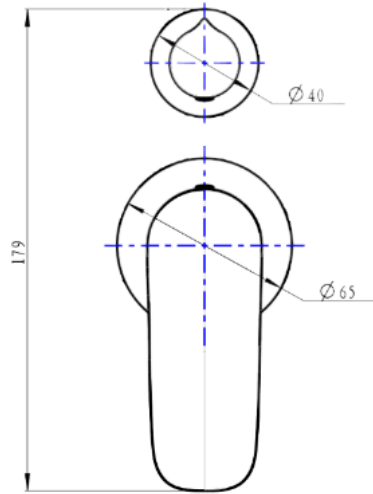

Curva 2-Plate Wall Mixer with Divertor Trim Kit

Product Specifications

Code:	CUR-04-2P-TK-BB
Finish:	Brushed Brass
Barcode:	9339897015271
Cartridge:	Kerox 35mm Cartridge
Spindle/Divertor:	1/4 Turn Ceramic Disc
Primary Material:	Low Lead Brass
Special Features:	Spare Parts Available