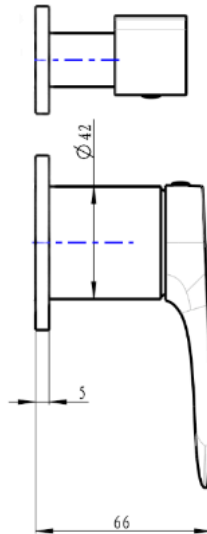

Curva 2-Plate Wall Mixer with Divertor Trim Kit

Product Specifications

Code:	CUR-04-2P-TK-BB
Finish:	Brushed Brass
Barcode:	9339897015271
Cartridge:	Kerox 35mm Cartridge
Spindle/Divertor:	1/4 Turn Ceramic Disc
Primary Material:	Low Lead Brass
Special Features:	Spare Parts Available