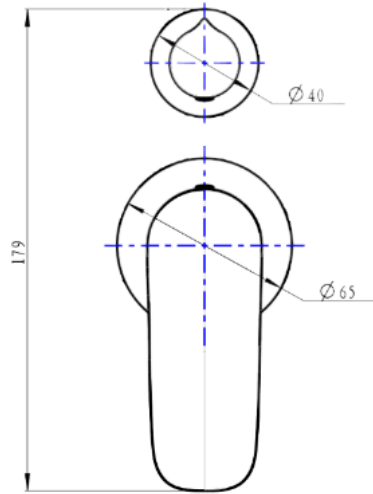

Curva 2-Plate Wall Mixer with Divertor Trim Kit

Product Specifications

| | |
|-------------------|-----------------------|
| Code: | CUR-04-2P-TK-BN |
| Finish: | Brushed Nickel |
| Barcode: | 9339897015264 |
| Cartridge: | Kerox 35mm Cartridge |
| Spindle/Divertor: | 1/4 Turn Ceramic Disc |
| Primary Material: | Low Lead Brass |
| Special Features: | Spare Parts Available |