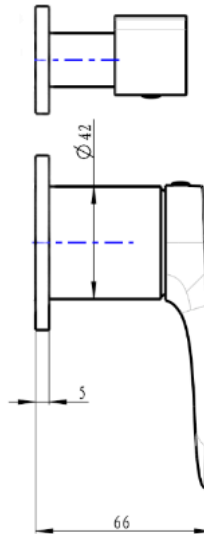

Curva 2-Plate Wall Mixer with Divertor Trim Kit

Product Specifications

| | |
|-------------------|-----------------------|
| Code: | CUR-04-2P-TK-BN |
| Finish: | Brushed Nickel |
| Barcode: | 9339897015264 |
| Cartridge: | Kerox 35mm Cartridge |
| Spindle/Divertor: | 1/4 Turn Ceramic Disc |
| Primary Material: | Low Lead Brass |
| Special Features: | Spare Parts Available |

CUR-04-2P-TK-BB
Brushed Brass
PVD

CUR-04-2P-TK-GM
Gunmetal
PVD

CUR-04-2P-TK-BN
Brushed Nickel
PVD

CUR-04-2P-TK-CH
Chrome
Electroplate

CUR-04-2P-TK-MB
Matte Black
Electroplate

Lead Free

Experience, *the difference.*