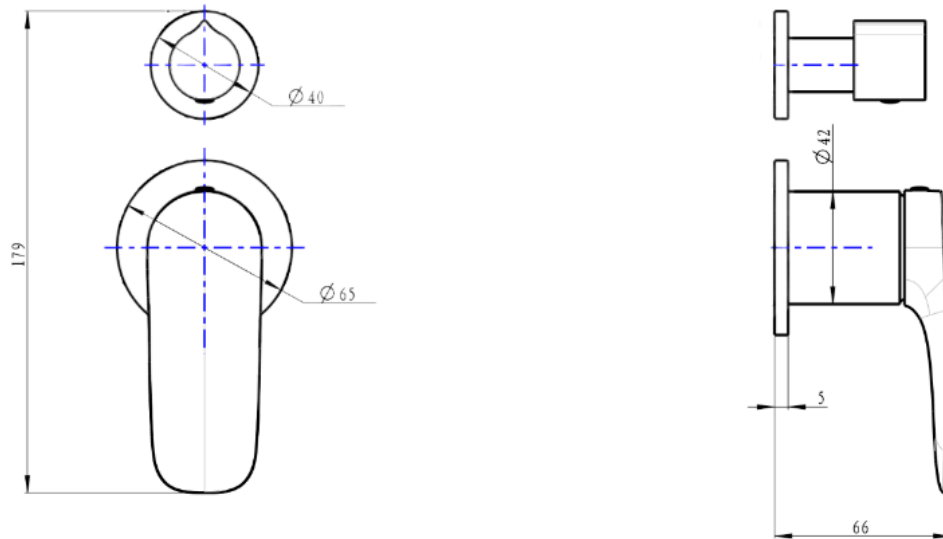

# Curva 2-Plate Wall Mixer with Divertor Trim Kit

## Product Specifications

Code:	CUR-04-2P-TK-CH
Finish:	Chrome
Barcode:	9339897015240
Cartridge:	Kerox 35mm Cartridge
Spindle/Divertor:	1/4 Turn Ceramic Disc
Primary Material:	Low Lead Brass
Special Features:	Spare Parts Available