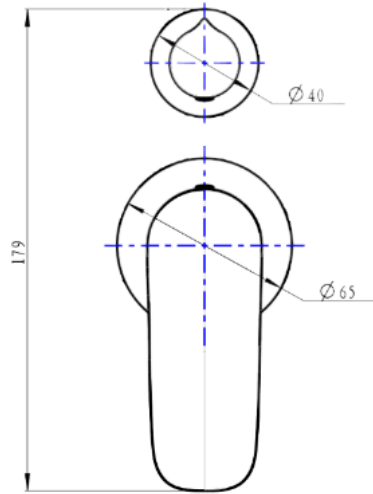

Curva 2-Plate Wall Mixer with Divertor Trim Kit

Product Specifications

Code:	CUR-04-2P-TK-GM
Finish:	Gunmetal
Barcode:	9339897015288
Cartridge:	Kerox 35mm Cartridge
Spindle/Divertor:	1/4 Turn Ceramic Disc
Primary Material:	Low Lead Brass
Special Features:	Spare Parts Available