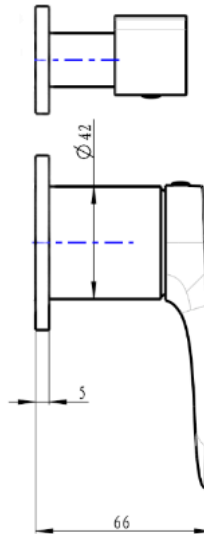

Curva 2-Plate Wall Mixer with Divertor Trim Kit

Product Specifications

Code:	CUR-04-2P-TK-GM
Finish:	Gunmetal
Barcode:	9339897015288
Cartridge:	Kerox 35mm Cartridge
Spindle/Divertor:	1/4 Turn Ceramic Disc
Primary Material:	Low Lead Brass
Special Features:	Spare Parts Available

CUR-04-2P-TK-BB
Brushed Brass
PVD

CUR-04-2P-TK-GM
Gunmetal
PVD

CUR-04-2P-TK-BN
Brushed Nickel
PVD

CUR-04-2P-TK-CH
Chrome
Electroplate

CUR-04-2P-TK-MB
Matte Black
Electroplate

Lead Free

Experience, *the difference.*