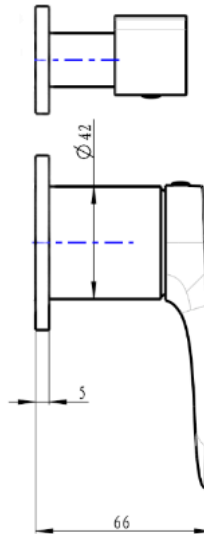

Curva 2-Plate Wall Mixer with Divertor Trim Kit

Product Specifications

Code:	CUR-04-2P-TK-MB
Finish:	Matte Black
Barcode:	9339897015257
Cartridge:	Kerox 35mm Cartridge
Spindle/Divertor:	1/4 Turn Ceramic Disc
Primary Material:	Low Lead Brass
Special Features:	Spare Parts Available

 CUR-04-2P-TK-BB Brushed Brass PVD	 CUR-04-2P-TK-GM Gunmetal PVD	 CUR-04-2P-TK-BN Brushed Nickel PVD
 CUR-04-2P-TK-CH Chrome Electroplate	 CUR-04-2P-TK-MB Matte Black Electroplate	

Lead Free

Experience, the difference.