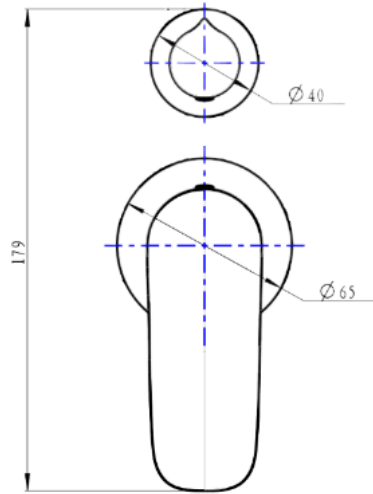

Curva 2-Plate Wall Mixer with Divertor Trim Kit

Product Specifications

Code:	CUR-04-2P-TK-MB
Finish:	Matte Black
Barcode:	9339897015257
Cartridge:	Kerox 35mm Cartridge
Spindle/Divertor:	1/4 Turn Ceramic Disc
Primary Material:	Low Lead Brass
Special Features:	Spare Parts Available