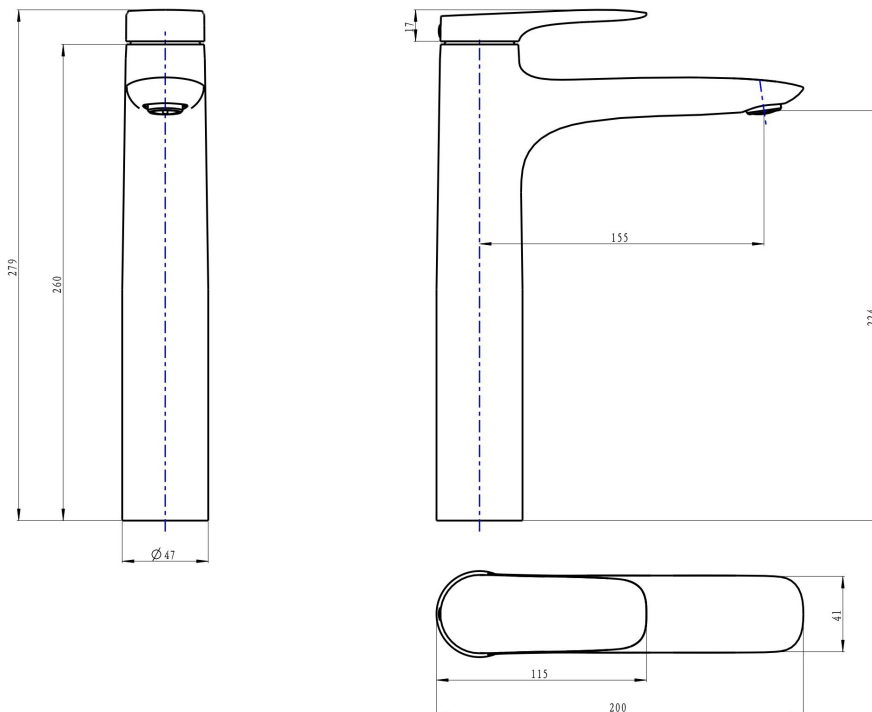

Curva Tall Basin Mixer

Product Specifications

Code:	CUR-05-BB
Finish:	Brushed Brass
Barcode:	9339897014878
WELS Star:	6 Star
WELS Rating:	4.5L/Min
Cartridge:	Kerox 35mm Cartridge
Primary Material:	Low Lead Brass
Special Features:	Spare Parts Available