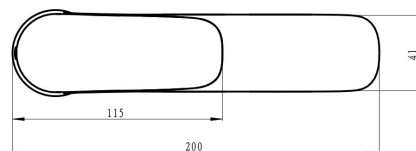

Curva Tall Basin Mixer

Product Specifications

Code:	CUR-05-BN
Finish:	Brushed Nickel
Barcode:	9339897014861
WELS Star:	6 Star
WELS Rating:	4.5L/Min
Cartridge:	Kerox 35mm Cartridge
Primary Material:	Low Lead Brass
Special Features:	Spare Parts Available