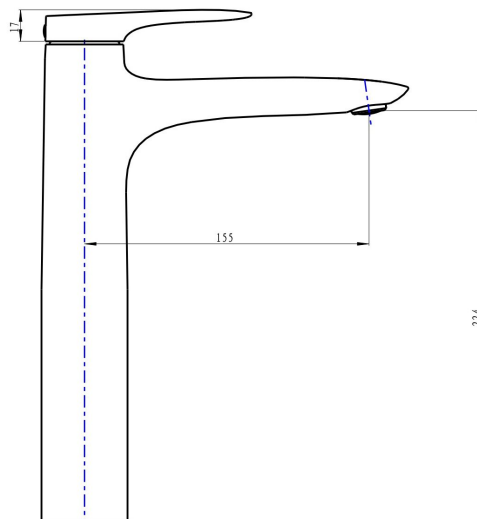

Curva Tall Basin Mixer

Product Specifications

Code:	CUR-05-BN
Finish:	Brushed Nickel
Barcode:	9339897014861
WELS Star:	6 Star
WELS Rating:	4.5L/Min
Cartridge:	Kerox 35mm Cartridge
Primary Material:	Low Lead Brass
Special Features:	Spare Parts Available