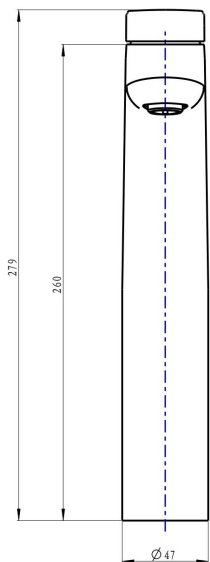

Curva Tall Basin Mixer

Product Specifications

Code:	CUR-05-BN
Finish:	Brushed Nickel
Barcode:	9339897014861
WELS Star:	6 Star
WELS Rating:	4.5L/Min
Cartridge:	Kerox 35mm Cartridge
Primary Material:	Low Lead Brass
Special Features:	Spare Parts Available