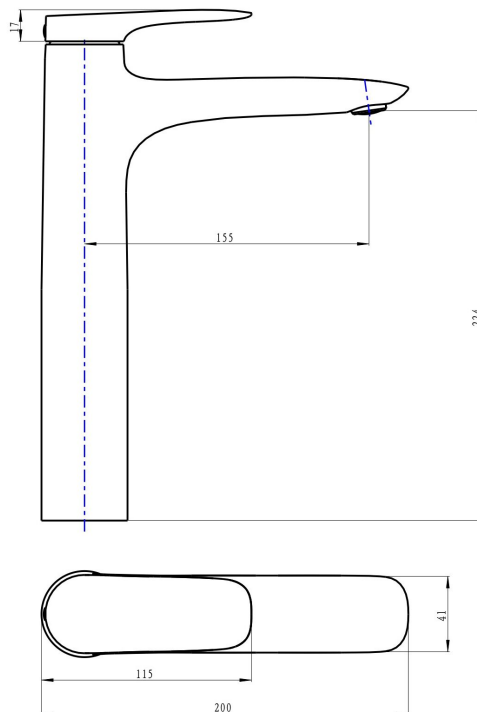

# Curva Tall Basin Mixer

## Product Specifications

Code:	CUR-05-CH
Finish:	Chrome
Barcode:	9339897014847
WELS Star:	6 Star
WELS Rating:	4.5L/Min
Cartridge:	Kerox 35mm Cartridge
Primary Material:	Low Lead Brass
Special Features:	Spare Parts Available