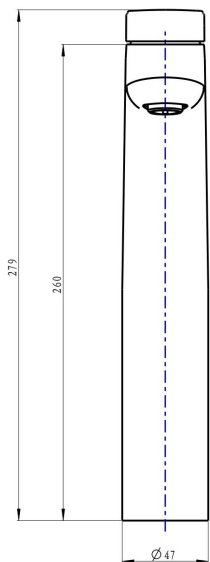

# Curva Tall Basin Mixer

## Product Specifications

Code:	CUR-05-CH
Finish:	Chrome
Barcode:	9339897014847
WELS Star:	6 Star
WELS Rating:	4.5L/Min
Cartridge:	Kerox 35mm Cartridge
Primary Material:	Low Lead Brass
Special Features:	Spare Parts Available