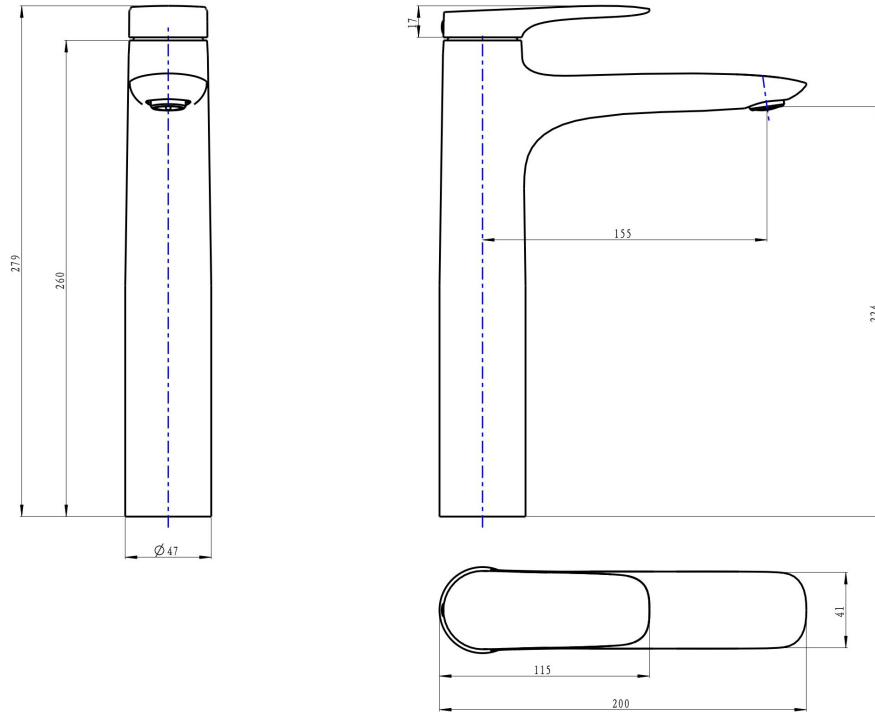

Curva Tall Basin Mixer

Product Specifications

Code:	CUR-05-GM
Finish:	Gunmetal
Barcode:	9339897014885
WELS Star:	6 Star
WELS Rating:	4.5L/Min
Cartridge:	Kerox 35mm Cartridge
Primary Material:	Low Lead Brass
Special Features:	Spare Parts Available