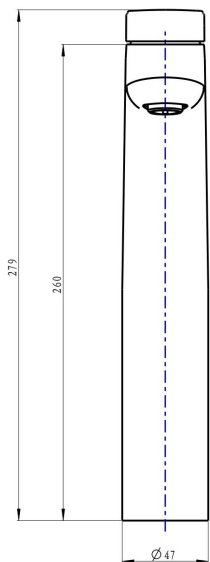

Curva Tall Basin Mixer

Product Specifications

Code:	CUR-05-MB
Finish:	Matte Black
Barcode:	9339897014854
WELS Star:	6 Star
WELS Rating:	4.5L/Min
Cartridge:	Kerox 35mm Cartridge
Primary Material:	Low Lead Brass
Special Features:	Spare Parts Available