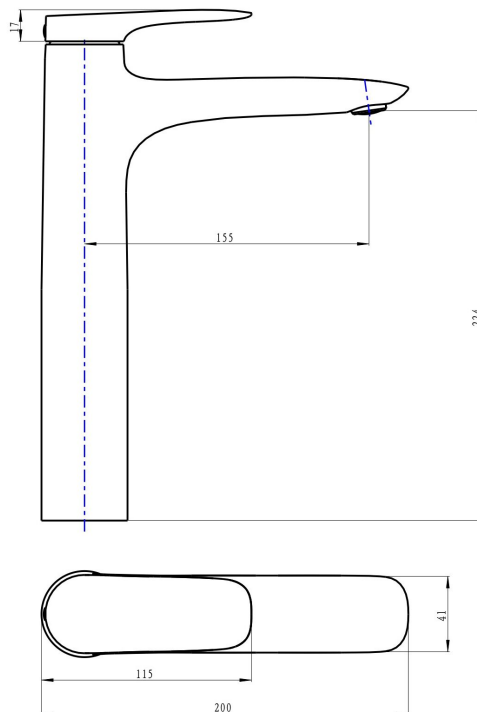

Curva Tall Basin Mixer

Product Specifications

Code:	CUR-05-MB
Finish:	Matte Black
Barcode:	9339897014854
WELS Star:	6 Star
WELS Rating:	4.5L/Min
Cartridge:	Kerox 35mm Cartridge
Primary Material:	Low Lead Brass
Special Features:	Spare Parts Available