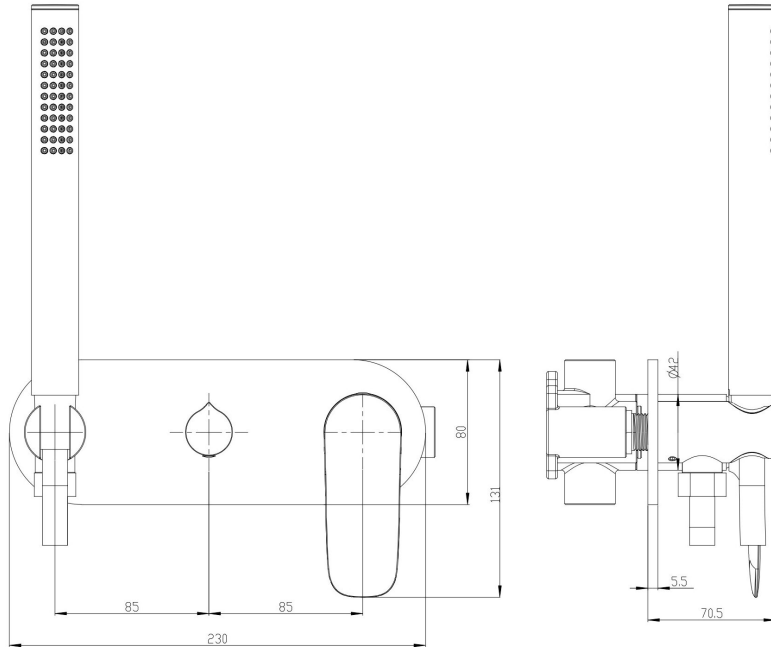

# Curva 1-Plate Wall Mixer with Hand Shower

## Product Specifications

Code:	CUR-07-1P-BB
Finish:	Brushed Brass
Barcode:	9339897014922
WELS Star:	3 Star
WELS Rating:	8.5L/Min
WELS Reg:	S17733
Cartridge:	Kerox 35mm Cartridge
Spindle/Divertor:	1/4 Turn Ceramic Disc
Primary Material:	Low Lead Brass
Technical Features:	Body: UNI-400
Special Features:	Spare Parts Available