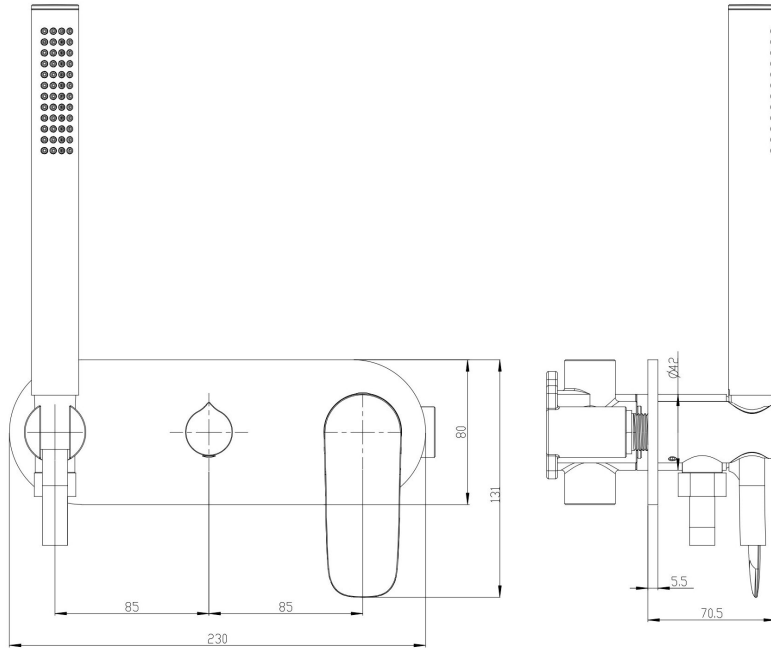

Curva 1-Plate Wall Mixer with Hand Shower

Product Specifications

Code:	CUR-07-1P-BN
Finish:	Brushed Nickel
Barcode:	9339897014915
WELS Star:	3 Star
WELS Rating:	8.5L/Min
WELS Reg:	S17733
Cartridge:	Kerox 35mm Cartridge
Spindle/Divertor:	1/4 Turn Ceramic Disc
Primary Material:	Low Lead Brass
Technical Features:	Body: UNI-400
Special Features:	Spare Parts Available

CUR-07-1P-GM
Gunmetal
PVD

CUR-07-1P-MB
Matte Black
Electroplate

CUR-07-1P-BN
Brushed Nickel
PVD

CUR-07-1P-BB
Brushed Brass
PVD

CUR-07-1P-CH
Chrome
Electroplate

Lead Free

Experience, *the difference.*

LINSOL.COM.AU