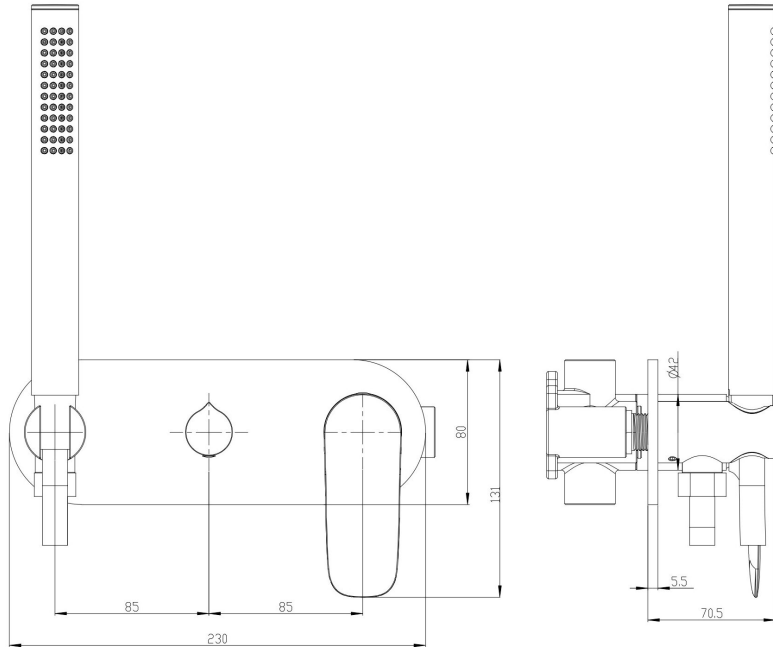

# Curva 1-Plate Wall Mixer with Hand Shower

## Product Specifications

Code:	CUR-07-1P-CH
Finish:	Chrome
Barcode:	9339897014892
WELS Star:	3 Star
WELS Rating:	8.5L/Min
WELS Reg:	S17733
Cartridge:	Kerox 35mm Cartridge
Spindle/Divertor:	1/4 Turn Ceramic Disc
Primary Material:	Low Lead Brass
Technical Features:	Body: UNI-400
Special Features:	Spare Parts Available