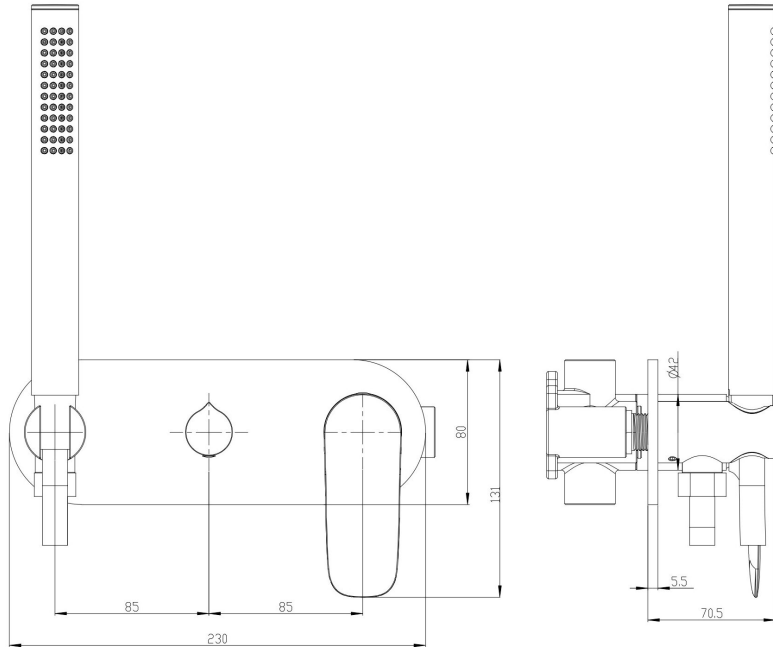

Curva 1-Plate Wall Mixer with Hand Shower

Product Specifications

Code:	CUR-07-1P-GM
Finish:	Gunmetal
Barcode:	9339897014939
WELS Star:	3 Star
WELS Rating:	8.5L/Min
WELS Reg:	S17733
Cartridge:	Kerox 35mm Cartridge
Spindle/Divertor:	1/4 Turn Ceramic Disc
Primary Material:	Low Lead Brass
Technical Features:	Body: UNI-400
Special Features:	Spare Parts Available

CUR-07-1P-GM
Gunmetal
PVD

CUR-07-1P-MB
Matte Black
Electroplate

CUR-07-1P-BN
Brushed Nickel
PVD

CUR-07-1P-BB
Brushed Brass
PVD

CUR-07-1P-CH
Chrome
Electroplate

Lead Free

Experience, *the difference.*

LINSOL.COM.AU