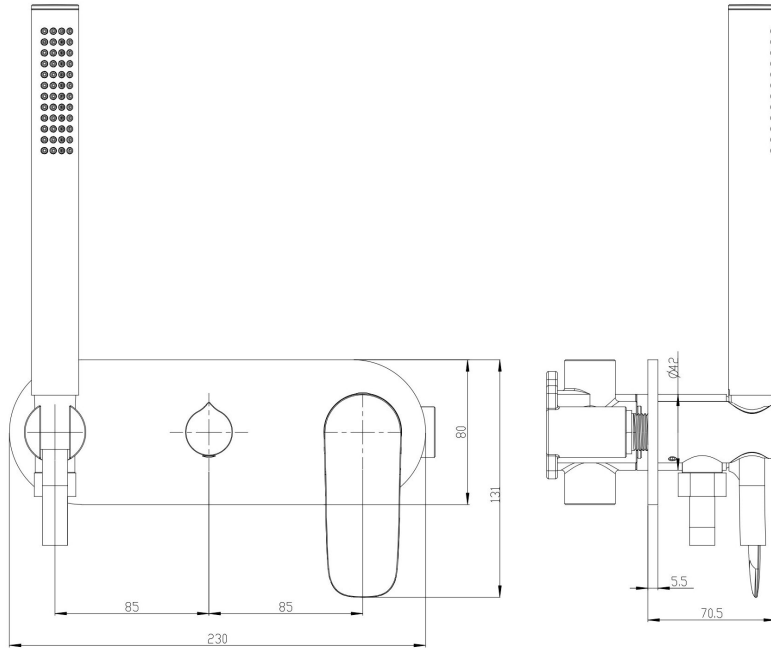

Curva 1-Plate Wall Mixer with Hand Shower

Product Specifications

Code:	CUR-07-1P-MB
Finish:	Matte Black
Barcode:	9339897014908
WELS Star:	3 Star
WELS Rating:	8.5L/Min
WELS Reg:	S17733
Cartridge:	Kerox 35mm Cartridge
Spindle/Divertor:	1/4 Turn Ceramic Disc
Primary Material:	Low Lead Brass
Technical Features:	Body: UNI-400
Special Features:	Spare Parts Available

CUR-07-1P-GM
Gunmetal
PVD

CUR-07-1P-MB
Matte Black
Electroplate

CUR-07-1P-BN
Brushed Nickel
PVD

CUR-07-1P-BB
Brushed Brass
PVD

CUR-07-1P-CH
Chrome
Electroplate

Lead Free

Experience, *the difference.*

LINSOL.COM.AU