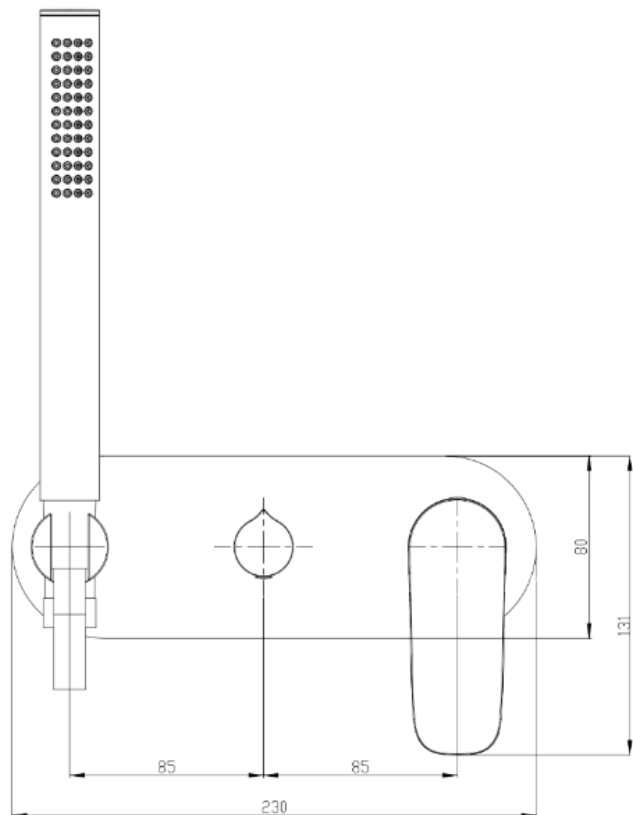

# Curva 1-Plate Wall Mixer with Hand Shower Trim Kit

## Product Specifications

Code:	CUR-07-1P-TK-BB
Finish:	Brushed Brass
Barcode:	9339897014977
WELS Star:	3 Star
WELS Rating:	8.5L/Min
Cartridge:	Kerox 35mm Cartridge
Spindle/Divertor:	1/4 Turn Ceramic Disc
Primary Material:	Low Lead Brass
Special Features:	Spare Parts Available