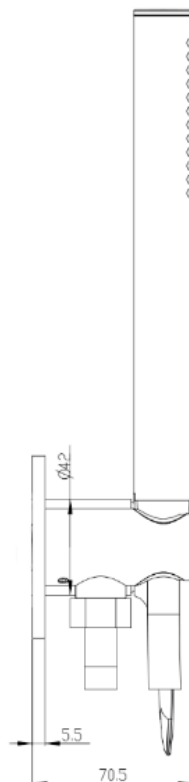

# Curva 1-Plate Wall Mixer with Hand Shower Trim Kit

## Product Specifications

Code:	CUR-07-1P-TK-BB
Finish:	Brushed Brass
Barcode:	9339897014977
WELS Star:	3 Star
WELS Rating:	8.5L/Min
Cartridge:	Kerox 35mm Cartridge
Spindle/Divertor:	1/4 Turn Ceramic Disc
Primary Material:	Low Lead Brass
Special Features:	Spare Parts Available

	<b>CUR-07-1P-TK-BB</b> Brushed Brass PVD		<b>CUR-07-1P-TK-BN</b> Brushed Nickel PVD		<b>CUR-07-1P-TK-GM</b> Gunmetal PVD
	<b>CUR-07-1P-TK-CH</b> Chrome Electroplate		<b>CUR-07-1P-TK-MB</b> Matte Black Electroplate		