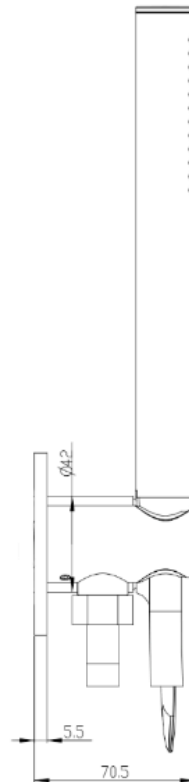

Curva 1-Plate Wall Mixer with Hand Shower Trim Kit

Product Specifications

Code:	CUR-07-1P-TK-BN
Finish:	Brushed Nickel
Barcode:	9339897014960
WELS Star:	3 Star
WELS Rating:	8.5L/Min
Cartridge:	Kerox 35mm Cartridge
Spindle/Divertor:	1/4 Turn Ceramic Disc
Primary Material:	Low Lead Brass
Special Features:	Spare Parts Available

CUR-07-1P-TK-BB
Brushed Brass
PVD

CUR-07-1P-TK-BN
Brushed Nickel
PVD

CUR-07-1P-TK-GM
Gunmetal
PVD

CUR-07-1P-TK-CH
Chrome
Electroplate

CUR-07-1P-TK-MB
Matte Black
Electroplate

Lead Free

Experience, *the difference.*