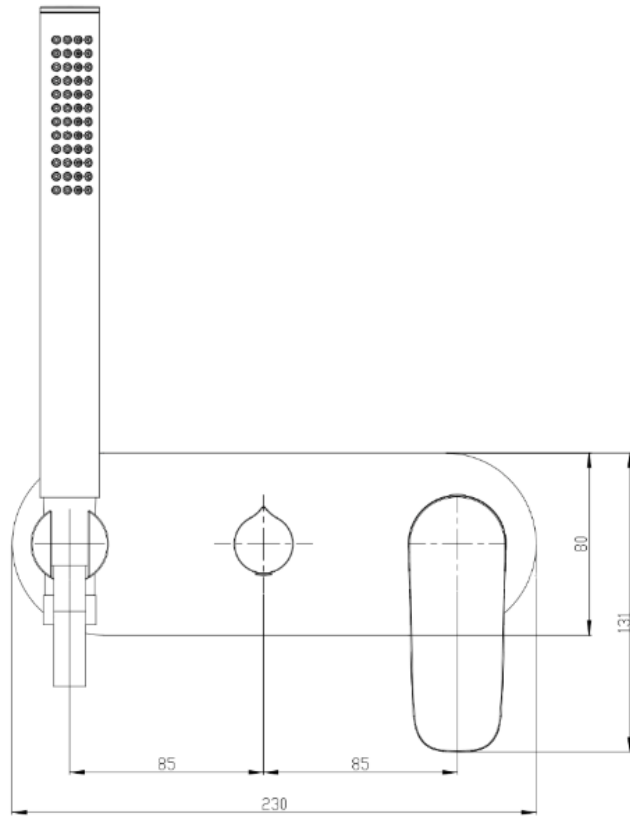

Curva 1-Plate Wall Mixer with Hand Shower Trim Kit

Product Specifications

Code:	CUR-07-1P-TK-BN
Finish:	Brushed Nickel
Barcode:	9339897014960
WELS Star:	3 Star
WELS Rating:	8.5L/Min
Cartridge:	Kerox 35mm Cartridge
Spindle/Divertor:	1/4 Turn Ceramic Disc
Primary Material:	Low Lead Brass
Special Features:	Spare Parts Available

CUR-07-1P-TK-BB
Brushed Brass
PVD

CUR-07-1P-TK-BN
Brushed Nickel
PVD

CUR-07-1P-TK-GM
Gunmetal
PVD

CUR-07-1P-TK-CH
Chrome
Electroplate

CUR-07-1P-TK-MB
Matte Black
Electroplate

Lead Free

Experience, *the difference.*