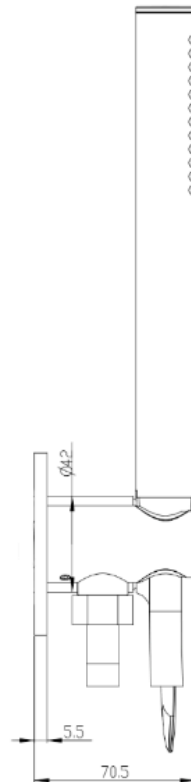

Curva 1-Plate Wall Mixer with Hand Shower Trim Kit

Product Specifications

Code:	CUR-07-1P-TK-CH
Finish:	Chrome
Barcode:	9339897014946
WELS Star:	3 Star
WELS Rating:	8.5L/Min
Cartridge:	Kerox 35mm Cartridge
Spindle/Divertor:	1/4 Turn Ceramic Disc
Primary Material:	Low Lead Brass
Special Features:	Spare Parts Available

CUR-07-1P-TK-BB
Brushed Brass
PVD

CUR-07-1P-TK-BN
Brushed Nickel
PVD

CUR-07-1P-TK-GM
Gunmetal
PVD

CUR-07-1P-TK-CH
Chrome
Electroplate

CUR-07-1P-TK-MB
Matte Black
Electroplate

Lead Free

Experience, *the difference.*