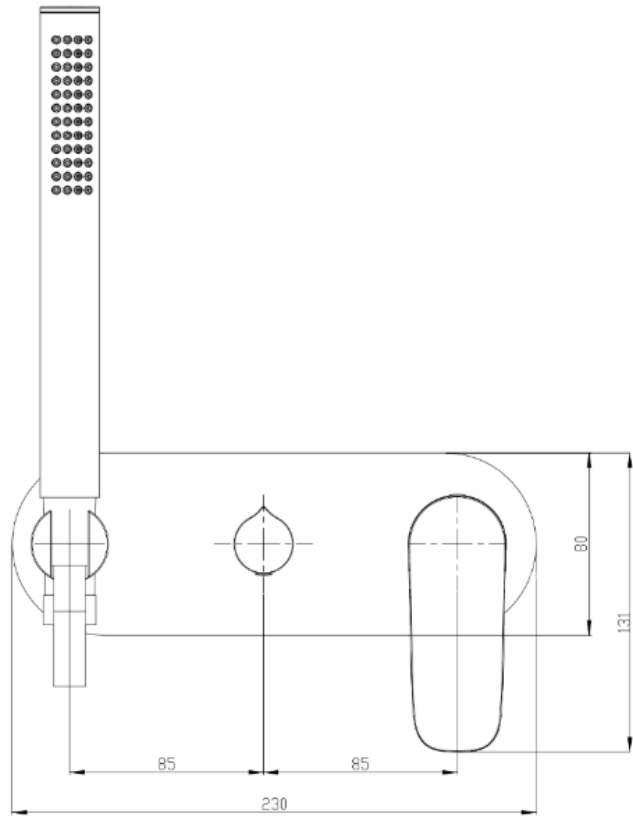

Curva 1-Plate Wall Mixer with Hand Shower Trim Kit

Product Specifications

Code:	CUR-07-1P-TK-CH
Finish:	Chrome
Barcode:	9339897014946
WELS Star:	3 Star
WELS Rating:	8.5L/Min
Cartridge:	Kerox 35mm Cartridge
Spindle/Divertor:	1/4 Turn Ceramic Disc
Primary Material:	Low Lead Brass
Special Features:	Spare Parts Available

CUR-07-1P-TK-BB
Brushed Brass
PVD

CUR-07-1P-TK-BN
Brushed Nickel
PVD

CUR-07-1P-TK-GM
Gunmetal
PVD

CUR-07-1P-TK-CH
Chrome
Electroplate

CUR-07-1P-TK-MB
Matte Black
Electroplate

Lead Free

Experience, *the difference.*