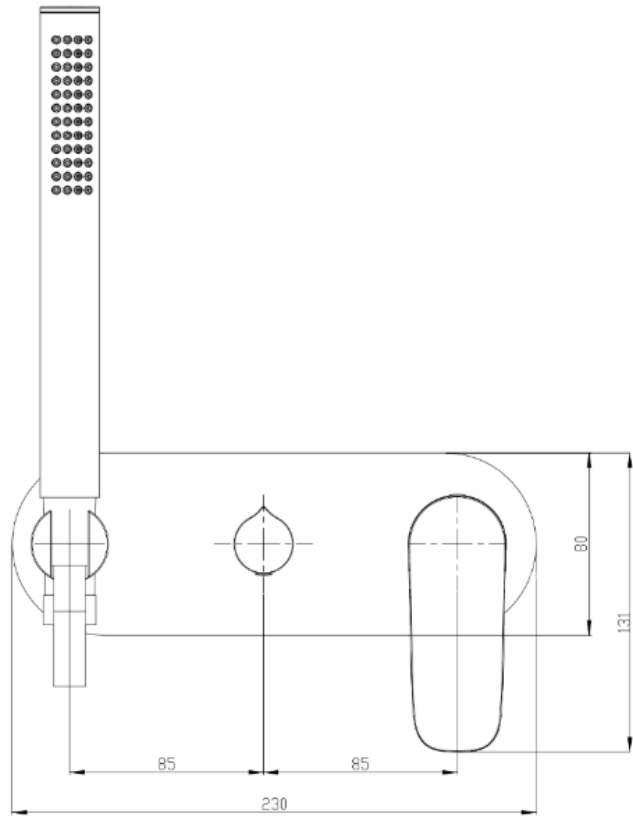

Curva 1-Plate Wall Mixer with Hand Shower Trim Kit

Product Specifications

Code:	CUR-07-1P-TK-GM
Finish:	Gunmetal
Barcode:	9339897014984
WELS Star:	3 Star
WELS Rating:	8.5L/Min
Cartridge:	Kerox 35mm Cartridge
Spindle/Divertor:	1/4 Turn Ceramic Disc
Primary Material:	Low Lead Brass
Special Features:	Spare Parts Available

	CUR-07-1P-TK-BB Brushed Brass PVD		CUR-07-1P-TK-BN Brushed Nickel PVD		CUR-07-1P-TK-GM Gunmetal PVD
	CUR-07-1P-TK-CH Chrome Electroplate		CUR-07-1P-TK-MB Matte Black Electroplate		

Experience, *the difference.*