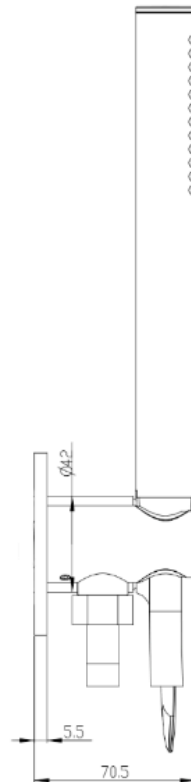

Curva 1-Plate Wall Mixer with Hand Shower Trim Kit

Product Specifications

Code:	CUR-07-1P-TK-GM
Finish:	Gunmetal
Barcode:	9339897014984
WELS Star:	3 Star
WELS Rating:	8.5L/Min
Cartridge:	Kerox 35mm Cartridge
Spindle/Divertor:	1/4 Turn Ceramic Disc
Primary Material:	Low Lead Brass
Special Features:	Spare Parts Available

	CUR-07-1P-TK-BB Brushed Brass PVD		CUR-07-1P-TK-BN Brushed Nickel PVD		CUR-07-1P-TK-GM Gunmetal PVD
	CUR-07-1P-TK-CH Chrome Electroplate		CUR-07-1P-TK-MB Matte Black Electroplate		

Experience, *the difference.*